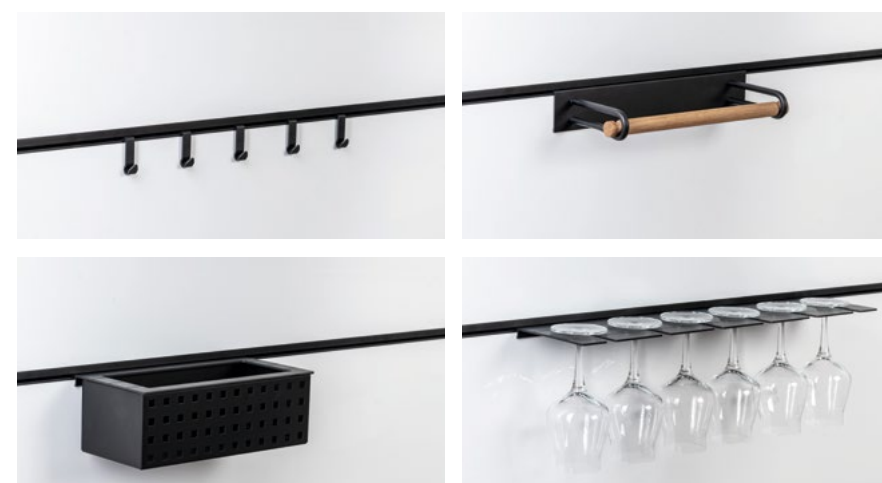

Zerox Black
Line VER RW
6320

217 Real Wood
Nature

Zerox HPL XT
2515

430 Black

K 20 mm

Easy to paint

Easy to paint

90 years.