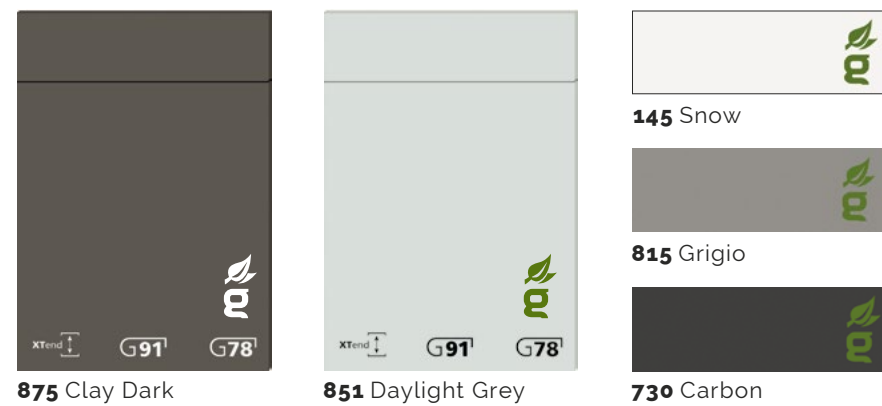

Memory Burned Wood ZERO Coal Black

**Burned Wood
218** Coal Black

still on
stage.

Core DM
6820

208 Bronze Brushed Metal

207 Carbon Brushed metal

210 Grey Brushed Metal

209 Brown Brushed Metal

still on
stage.

Ceramica CE
6920

184 Black Rock

Zerox HPL FX
5225

212 Fenix Black

184 Grey Rock

213 Fenix Grey

Zerox VER FM
5220

200 City Brown Oak

Glass vitrine

Ceramica CE Black Rock

Zerox VER FM City Brown Oak

Zerox HPL FX Fenix Black

still on
stage.

Zerox VER SY
2580

190 Tinfilled Oak

Zerox Black
Line VER RW
6320

217 Real Wood
Nature

Zerox HPL XT
2515

430 Black

K 20 mm

Easy to paint

Easy to paint

90 years.